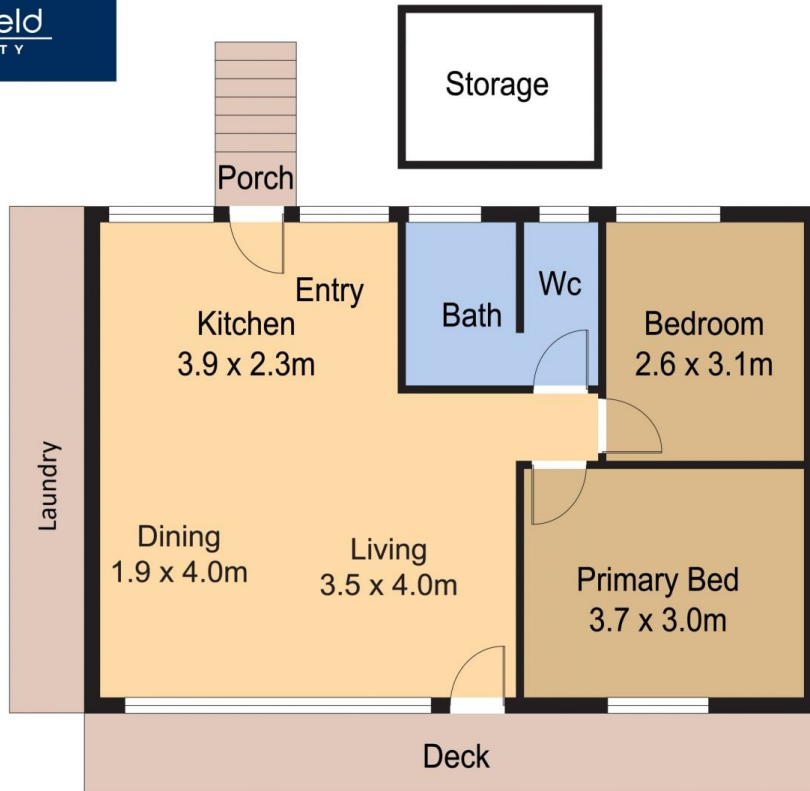

15 Keating Drive, Bermagui